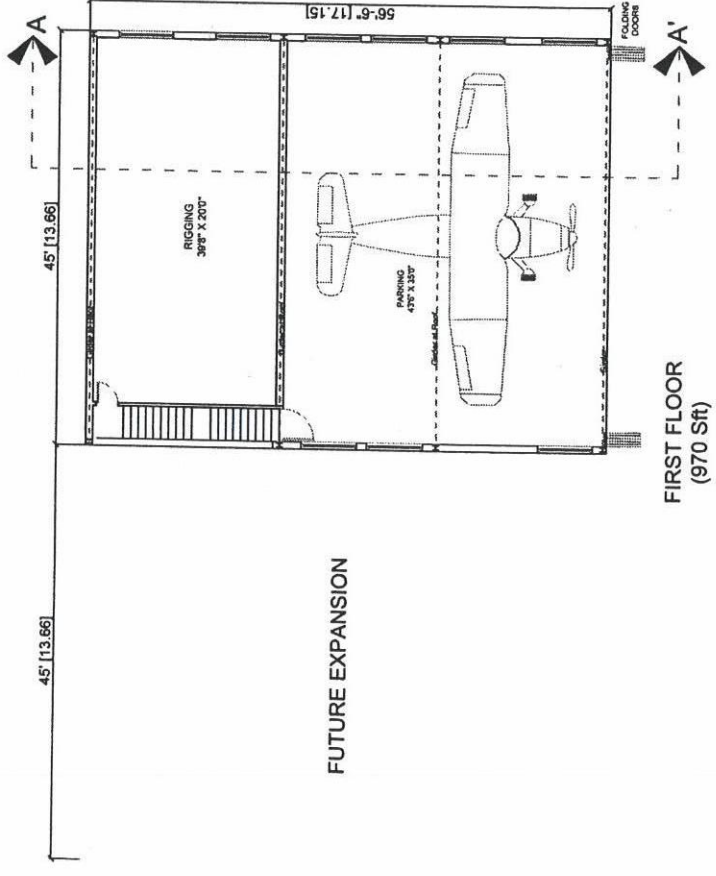

# POLICE BARRACK AT KURNOOL AIRPORT

FUTURE EXPANSION

GROUND FLOOR  
(2,542 Sft)

FUTURE EXPANSION

FIRST FLOOR  
(970 Sft)

APADCL
HANGER AT KURNOOL AIRPORT
AEROSPORTS   KUR   APADCL

ENRICKSON  
09.06.19  
AME/APADCL