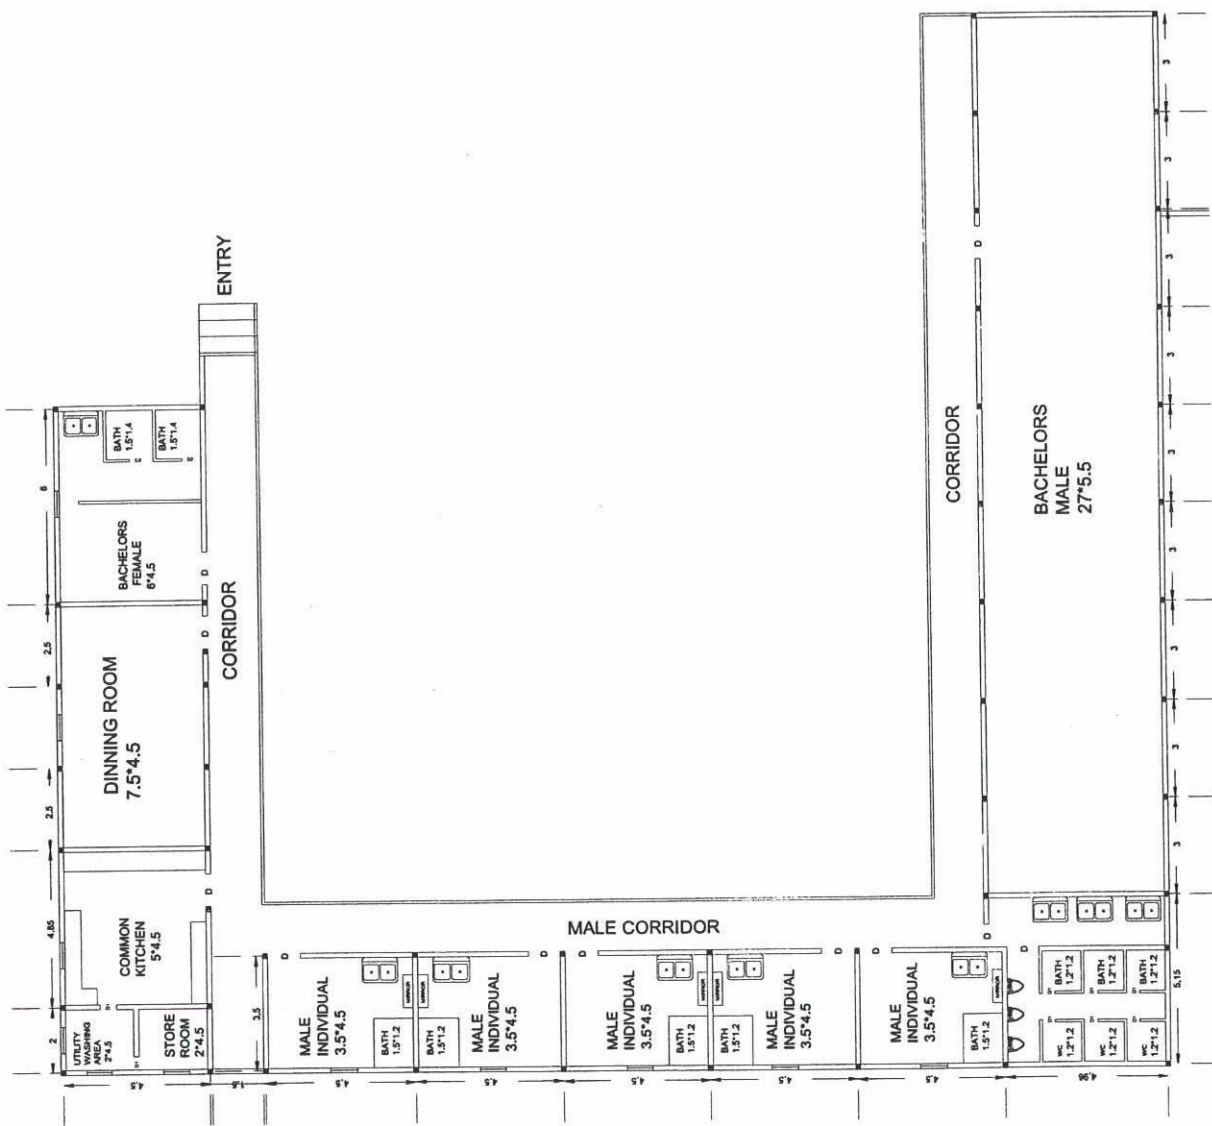

# POLICE BARRACK AT KURNOOL AIRPORT

FUTURE EXPANSION

GROUND FLOOR  
(2,542 Sft)

FUTURE EXPANSION

FIRST FLOOR  
(970 Sft)

APADCL
HANGER AT KURNOOL AIRPORT
AEROSPORTS   KUR   APADCL

ENRICKSON  
09.06.19  
AME/APADCL