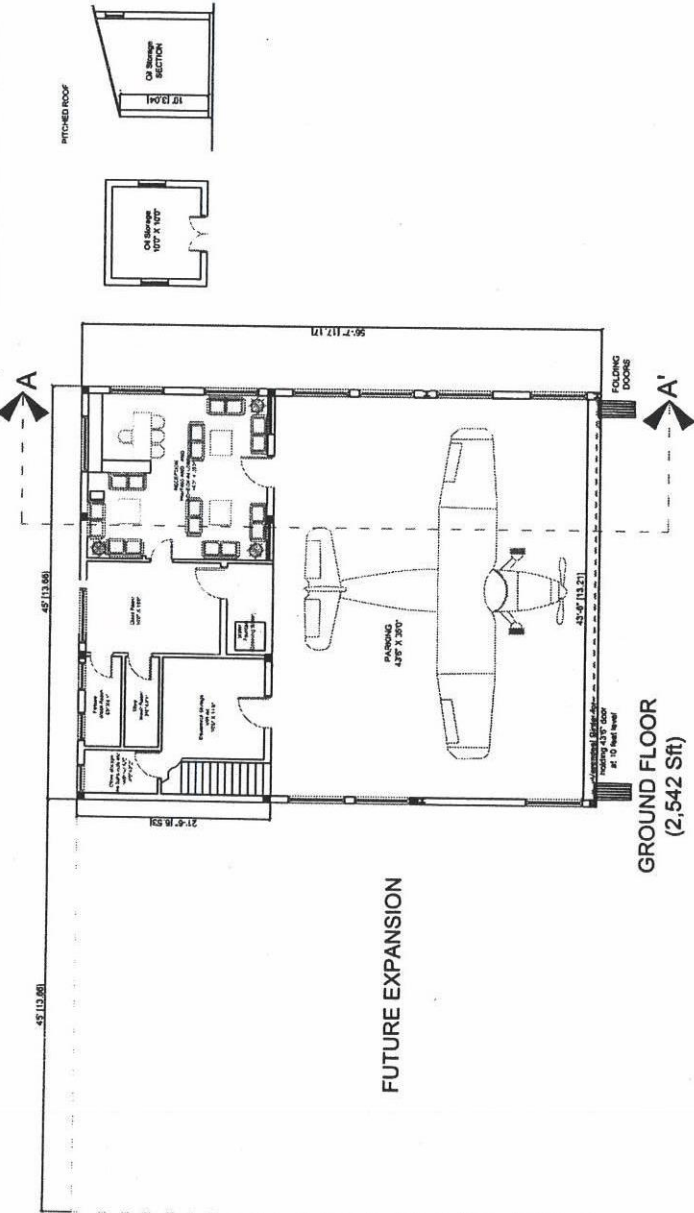

# POLICE BARRACK AT KURNOOL AIRPORT

FUTURE EXPANSION

GROUND FLOOR  
(2,542 Sft)

FUTURE EXPANSION

FIRST FLOOR  
(970 Sft)

APADCL
HANGER AT KURNOOL AIRPORT
AEROSPORTS   KUR   APADCL

ENRICKSON  
09.06.19  
AME/APADCL